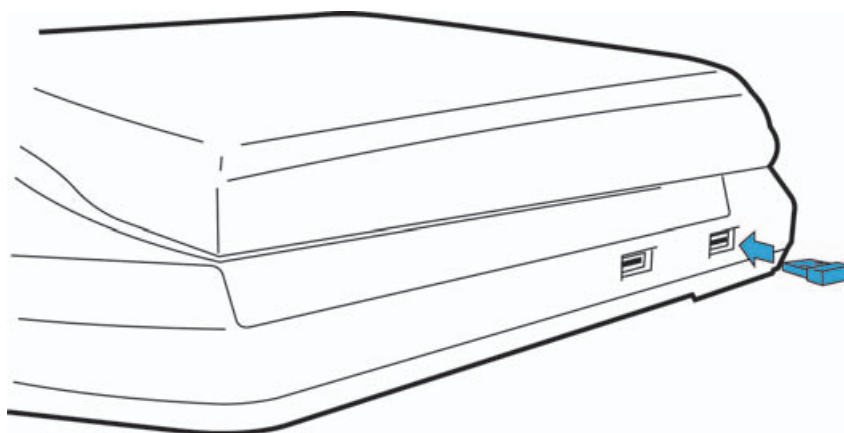

Installing the wireless adapter on SonoSite M-Turbo

Install the wireless adapter in a USB port on the right side of the system.