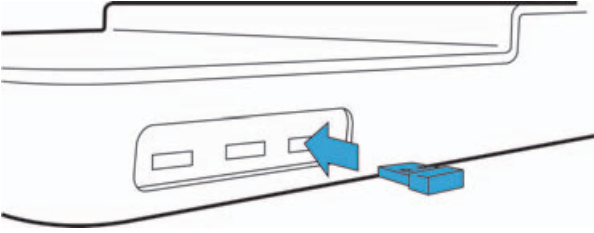

Installing the wireless adapter on SonoSite X-Porte

To install on a system in kiosk mode

Plug the wireless adapter into the USB port on the back of the SonoSite X-Porte system beneath the Power button. Choose the diagram below that best fits your SonoSite X-Porte configuration:

CONFIGURATION 1

CONFIGURATION 2

To install on a system in desktop mode

On the right side of the system, plug the wireless adapter into the rearmost of the three USB ports.

Installing the wireless adapter on SonoSite Edge

Install the wireless adapter in a USB port on the right side of the system.

Installing the wireless adapter on SonoSite Edge II

Install the wireless adapter in a USB port on the right side of the system.