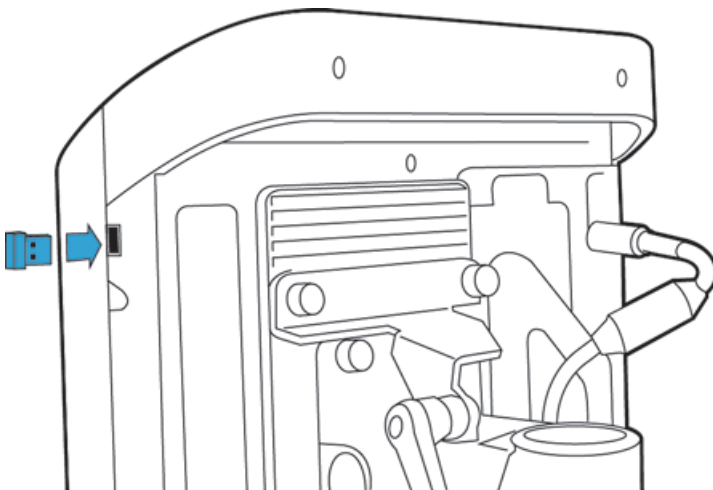

Installing the wireless adapter on SonoSite S Series

Install the wireless adapter in a USB port on the upper right side of the system.