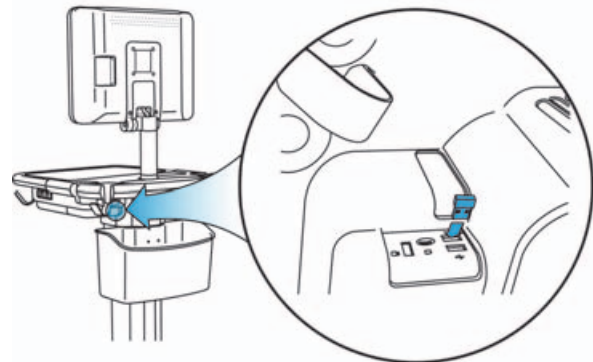

Installing the wireless adapter on SonoSite X-Porte

To install on a system in kiosk mode

Plug the wireless adapter into the USB port on the back of the SonoSite X-Porte system beneath the Power button. Choose the diagram below that best fits your SonoSite X-Porte configuration:

CONFIGURATION 1

CONFIGURATION 2

To install on a system in desktop mode

On the right side of the system, plug the wireless adapter into the rearmost of the three USB ports.

Installing the wireless adapter on SonoSite Edge