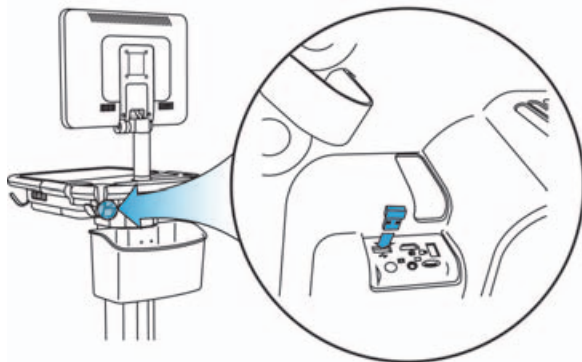

Wireless Adapter Installation Instructions

Installing the wireless adapter on SonoSite X-Porte	1
To install on a system in kiosk mode	1
To install on a system in desktop mode	2
Installing the wireless adapter on SonoSite Edge	2
Installing the wireless adapter on SonoSite Edge II	2
Installing the wireless adapter on SonoSite S Series	2
Installing the wireless adapter on SonoSite SII	3
Installing the wireless adapter on SonoSite M-Turbo	3

Contents

Wireless adapter (1)

Caution

To avoid damaging the system:

- Use only peripherals recommended by FUJIFILM SonoSite with the ultrasound system.
- Turn off the system power before inserting the wireless adapter.
- When using the SonoSite X-Porte in desktop mode, remove the wireless adapter before returning the system to kiosk mode.

Installing the wireless adapter on SonoSite X-Porte

To install on a system in kiosk mode

Plug the wireless adapter into the USB port on the back of the SonoSite X-Porte system beneath the Power button. Choose the diagram below that best fits your SonoSite X-Porte configuration:

CONFIGURATION 1