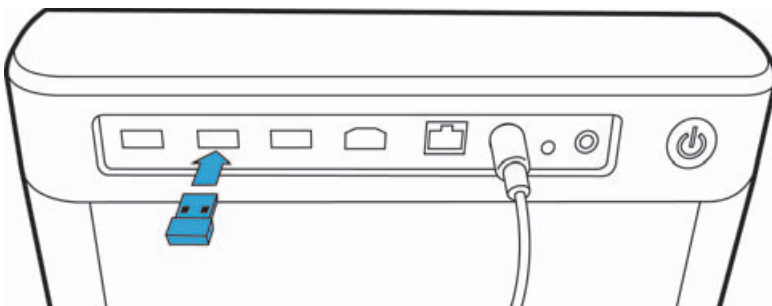

Installing the wireless adapter on SonoSite SII

Install the wireless adapter in a USB port on the upper back of the system.